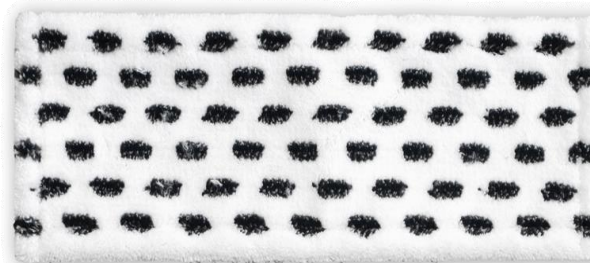

TECHNOLITE FAMILY

CLEANO PADS

1. **1 GLASS MOP.**
   Ultra-microfiber pad for window cleaning.
2. **2 SNOW.**
   The excellent fluidity ensures effective cleaning results in removing dirt on all types of surface.
3. **3 SPOT.**
   The combination of white short pile microfiber and the black abrasive spots ensures an excellent result in removing even the most difficult dirt.
4. **4 ZEBRY.**
   It has a "V" structure that allows the strand to penetrate deeper into the pores of the surfaces.

1

2

3

4